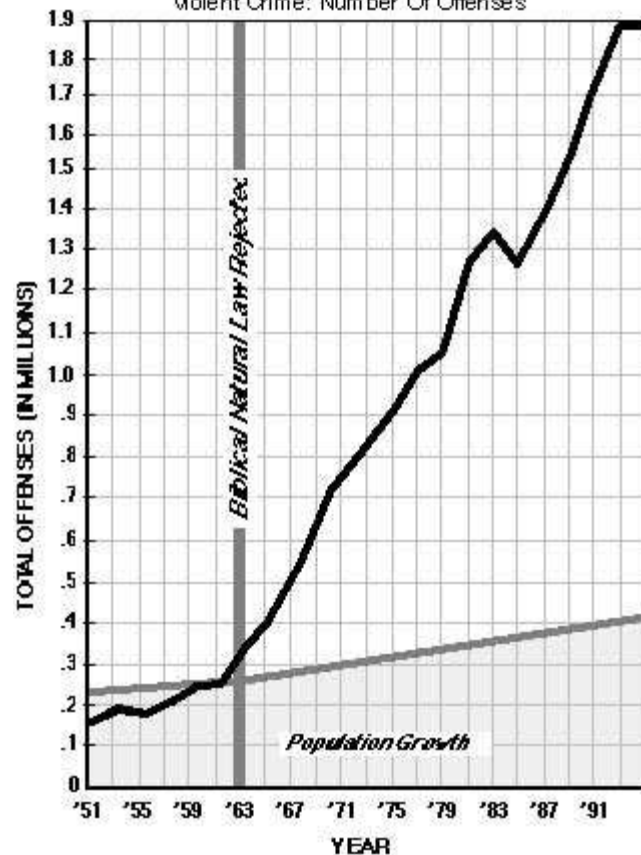

Violent Behavior

Violent Crime: Number Of Offenses

— Indicates population growth profile.

Basic data from *Statistical Abstract of the United States*,
and the Department of Commerce, Census Bureau.

Morality

Sexually Transmitted Diseases
Gonorrhea: Age Group 10-14

Basic data from the Center for Disease Control and
Department of Health and Human Resources.

Educational Achievement

SAT Total Scores

Basic data from the College Entrance Exam Board, New York.

Morality

Birth Rates For Unwed Girls
15-19 Years Of Age

Basic data from Department of Health and Human Services and
Statistical Abstract of the United States.

Family Stability

Single Parent Households
Female Head, No Spouse Present