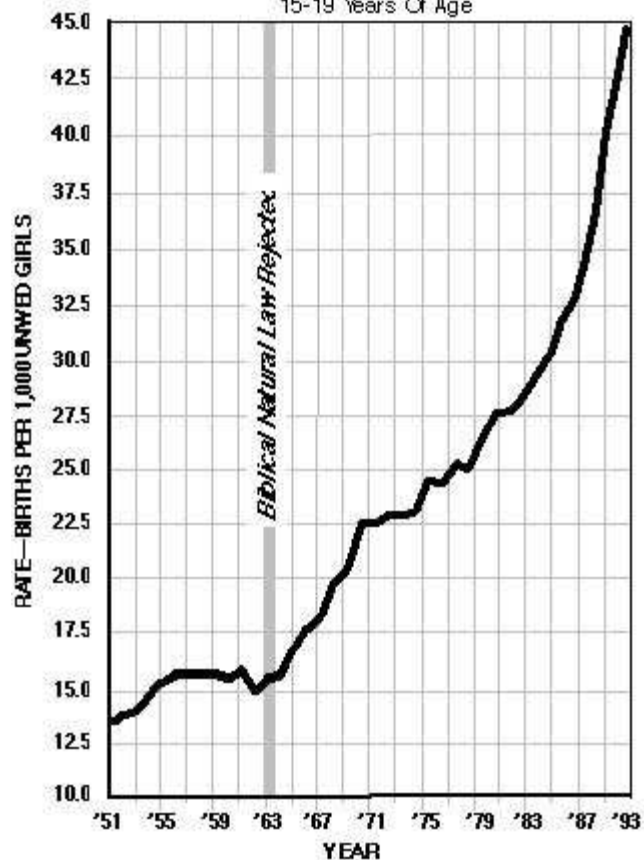

Violent Behavior

Violent Crime: Number Of Offenses

— Indicates population growth profile.

Basic data from *Statistical Abstract of the United States*,
and the Department of Commerce, Census Bureau.

Morality

Sexually Transmitted Diseases
Gonorrhea: Age Group 10-14

Basic data from the Center for Disease Control and
Department of Health and Human Resources.

Educational Achievement

SAT Total Scores

Basic data from the College Entrance Exam Board, New York.

Morality

Birth Rates For Unwed Girls
15-19 Years Of Age

Basic data from Department of Health and Human Services and
Statistical Abstract of the United States.

Family Stability

Single Parent Households
Female Head, No Spouse Present

— Indicates population growth profile.

Basic data from *Statistical Abstract of the United States*,
and the Department of Commerce, Census Bureau.

John Wycliffe

1320 - 1384

Jan Hus

1369 - 1415

Jan Hus

1369 - 1415