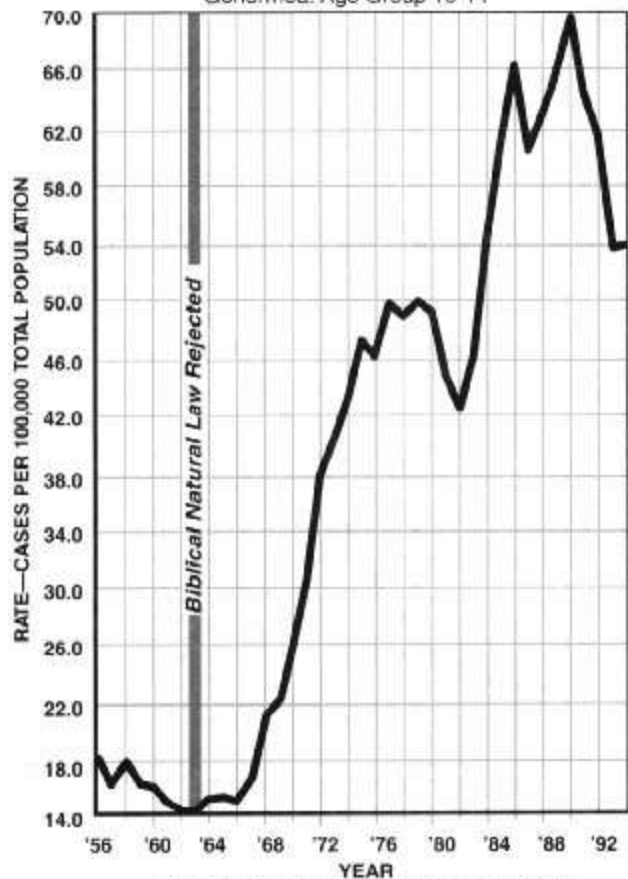

Violent Behavior

Violent Crime: Number Of Offenses

— Indicates population growth profile.

Basic data from *Statistical Abstract of the United States*,
and the Department of Commerce, Census Bureau.

Morality

Sexually Transmitted Diseases
Gonorrhea: Age Group 10-14

Basic data from the Center for Disease Control and
Department of Health and Human Resources.

Educational Achievement

SAT Total Scores

Basic data from the College Entrance Exam Board, New York.

Morality

Birth Rates For Unwed Girls
15-19 Years Of Age

Basic data from Department of Health and Human Services and
Statistical Abstract of the United States.

Family Stability

Single Parent Households
Female Head, No Spouse Present