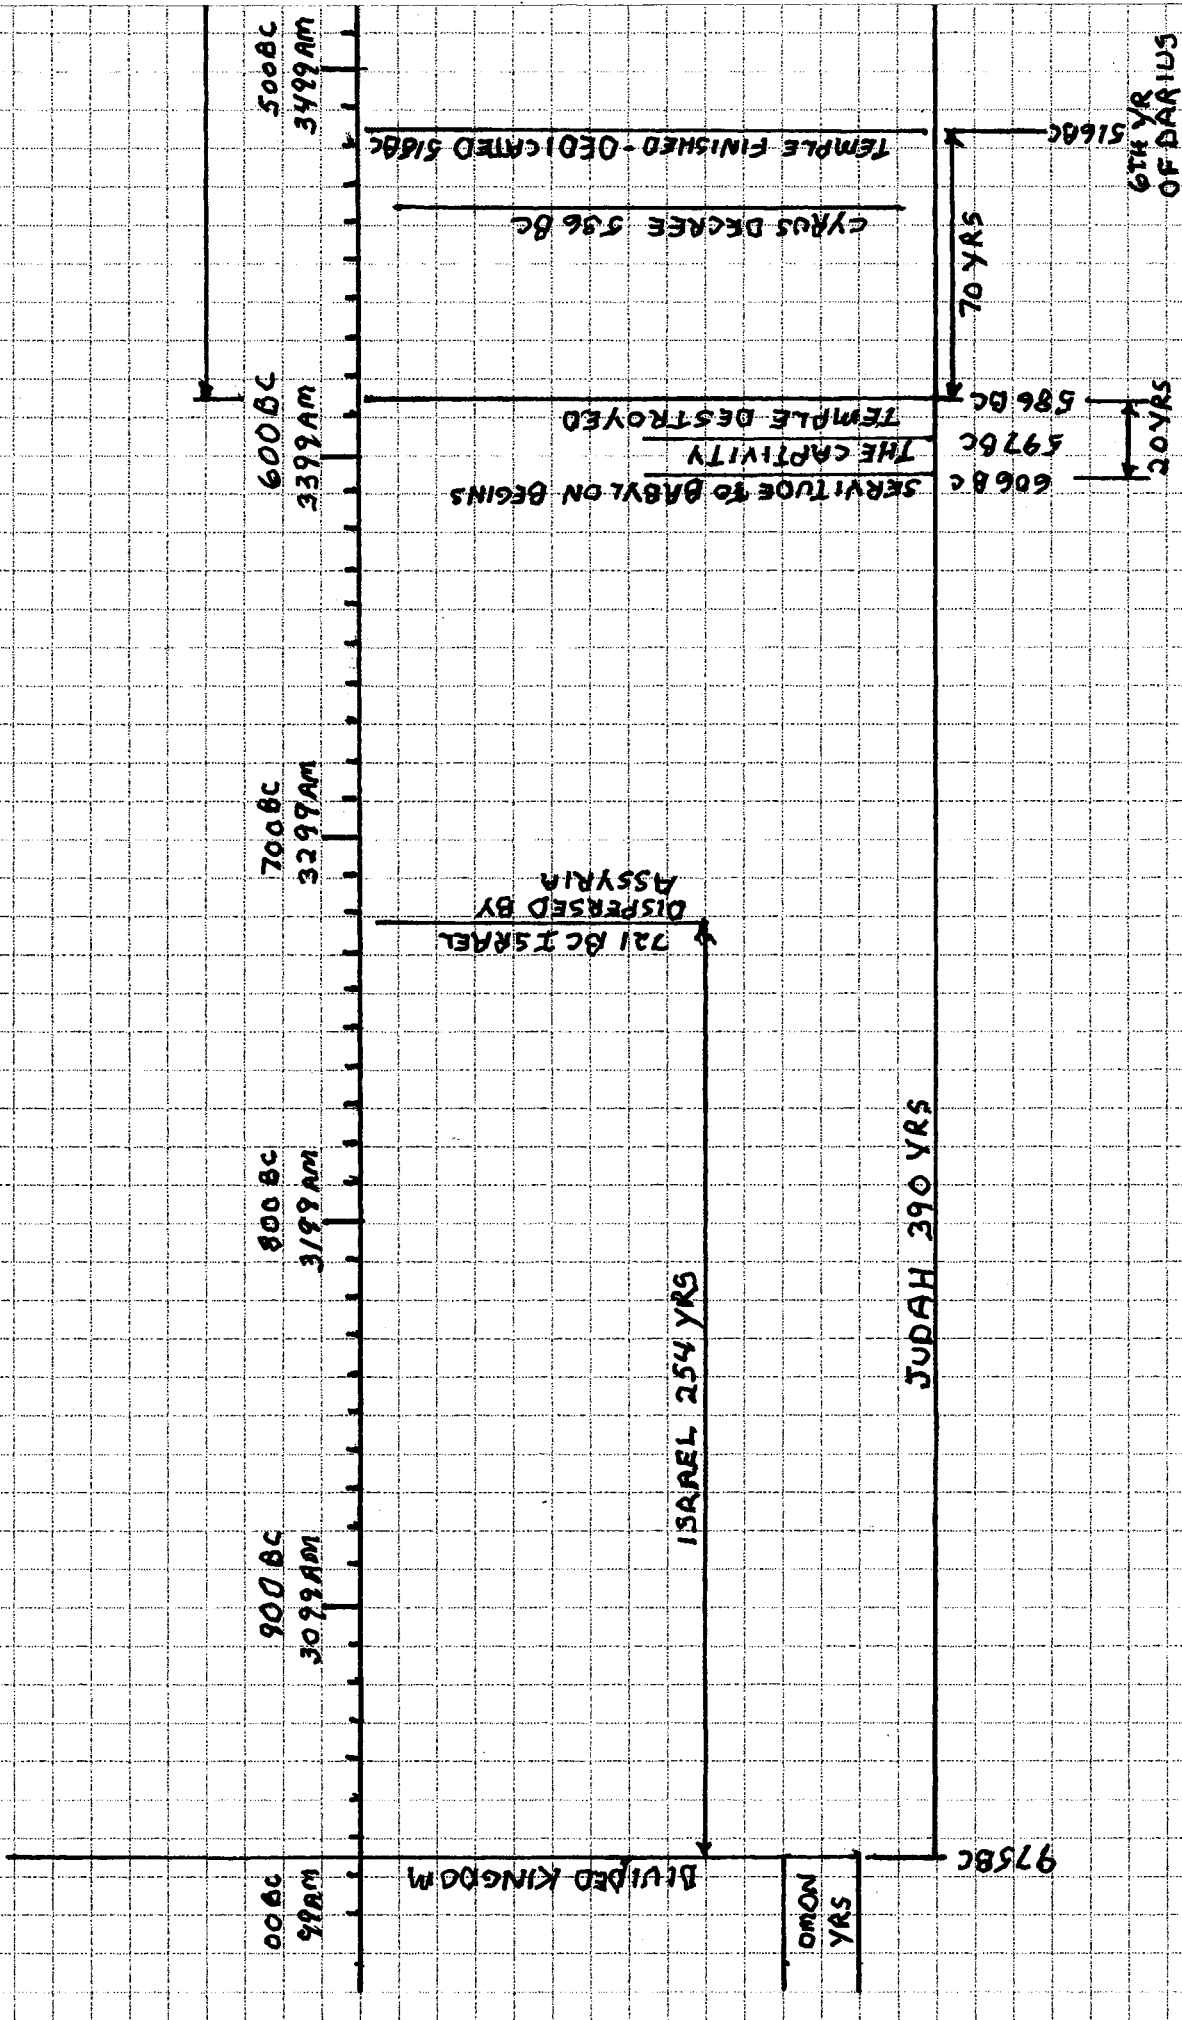

900 BC 3099 AM
800 BC 3189 AM
700 BC 3279 AM
600 BC 3369 AM
500 BC 3459 AM

Divided Kingdom

ISRAEL 254 YRS

JUDAH 390 YRS

OMON YRS

975 BC

721 BC ISRAEL
DISPERSED BY
ASSYRIA

606 BC SERVITUDE TO BABYLON BEGINS
586 BC THE CAPTIVITY
586 BC TEMPLE DESTROYED

CYRUS DECREE 536 BC

TEMPLE FINISHED - DEDICATED 516 BC

70 YRS

6TH YR
OF DARIUS

20 YRS