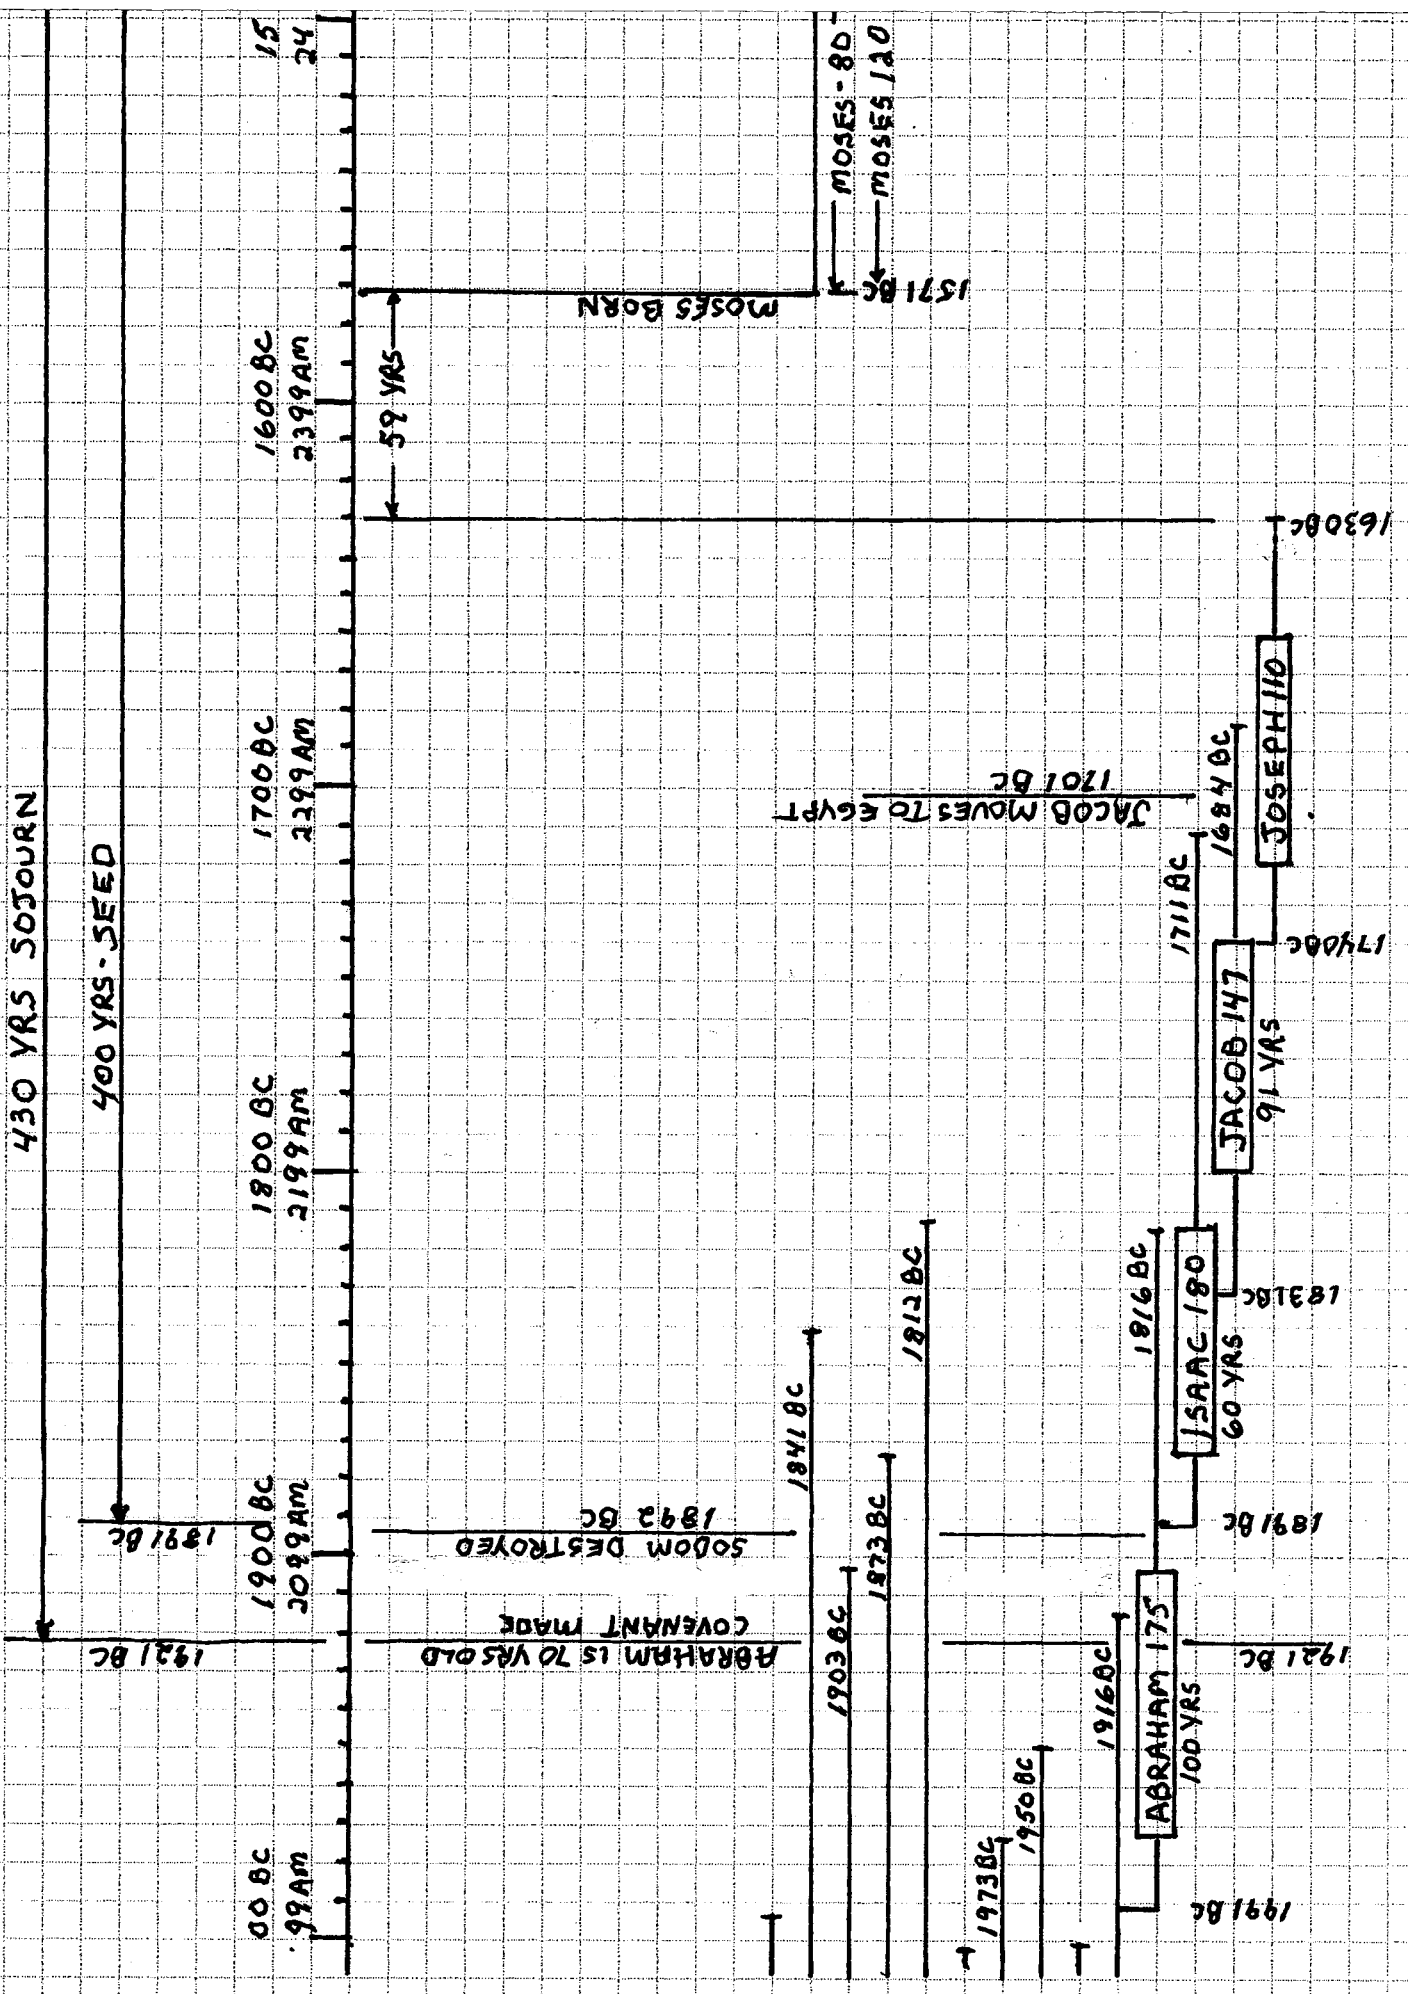

3999 BC
0 AM

CREATION

3900 BC
99 AM

ADAM 930
130 YRS

3800 BC
199 AM

SETH 912
106 YRS

3869 BC

3700 BC
299 AM

EDER 464
 34 YRS

PELEG 239
 30 YRS

ARHU 239
 32 YRS

SERUG 230
 30 YRS

NAHOR 178
 29 YRS

TERAH 205
 130 YRS

2441 BC

2341 BC

2306 BC

2276 BC

2242 BC

2212 BC

2180 BC

2150 BC

2121 BC

1993 BC

2003 BC

2002 BC

480 YRS FROM EXODUS TO 4TH YR OF SOLOMON

6

00 BC 99 AM
 1400 BC 2599 AM
 1300 BC 2699 AM
 1200 BC 2799 AM
 1100 BC 2899 AM

EXODUS 1491 BC

300 YRS FROM CONQUEST OF HESHBON TO JERETHAN

1152 BC